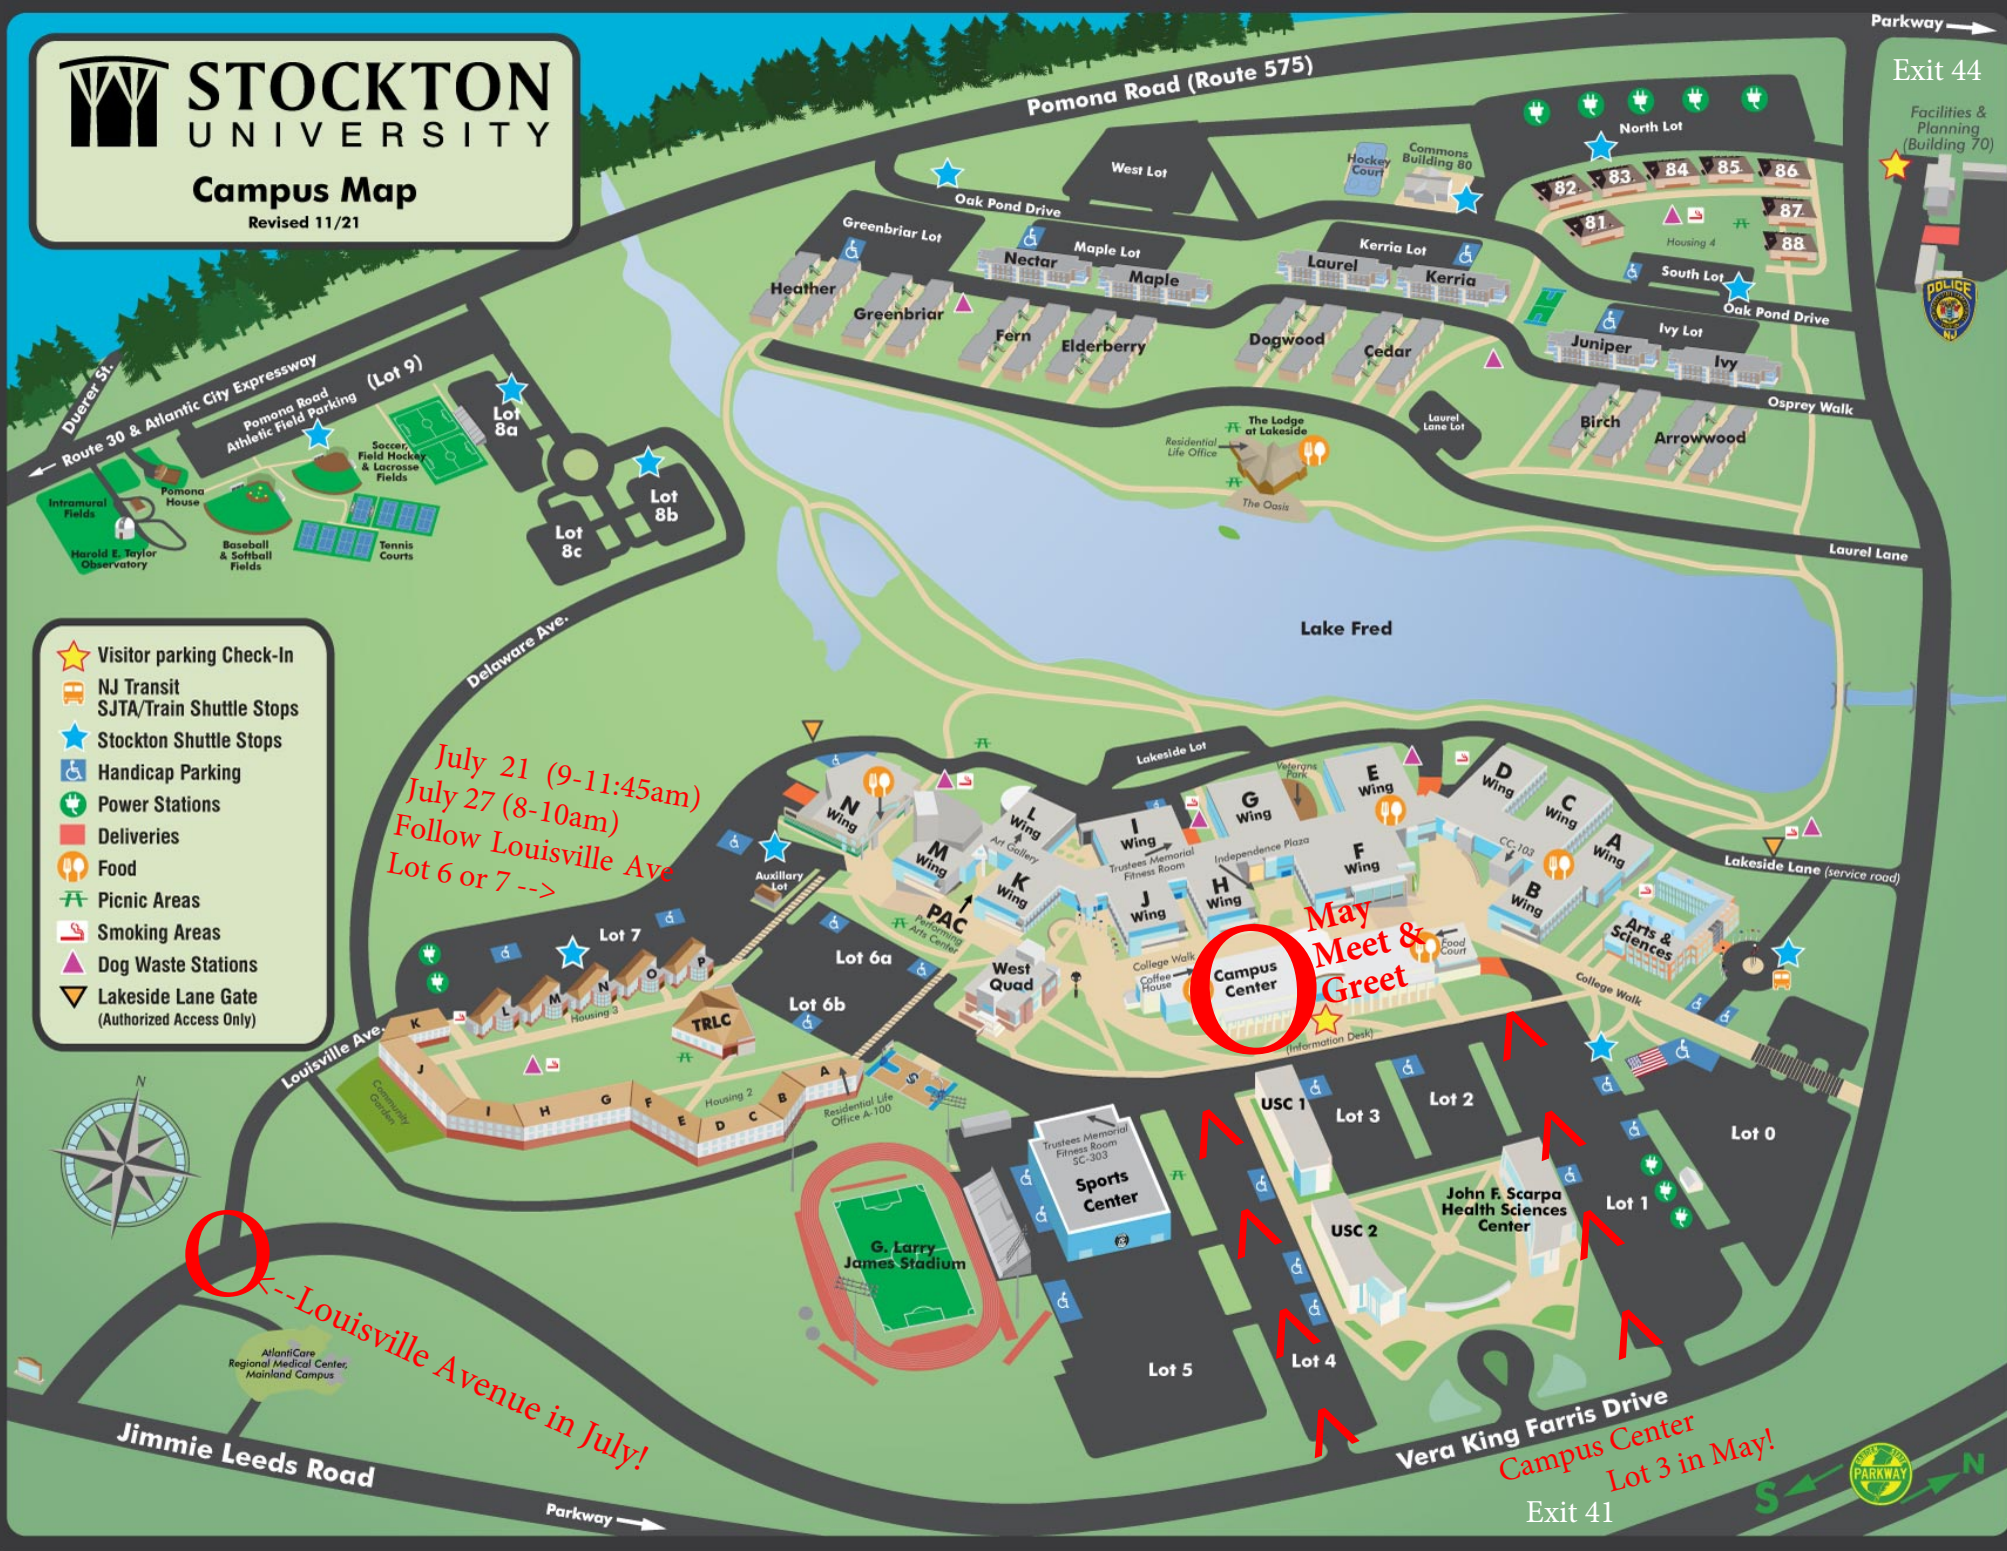

STOCKTON UNIVERSITY

Campus Map

Revised 11/21

Parkway →

Exit 44

Facilities & Planning (Building 70)

- Visitor parking Check-In
- NJ Transit
- SJTA/Train Shuttle Stops
- Stockton Shuttle Stops
- Handicap Parking
- Power Stations
- Deliveries
- Food
- Picnic Areas
- Smoking Areas
- Dog Waste Stations
- Lakeside Lane Gate (Authorized Access Only)

July 21 (9-11:45am)
 July 27 (8-10am)
 Follow Louisville Ave
 Lot 6 or 7 -->

May Meet & Greet

← Louisville Avenue in July!

Campus Center Lot 3 in May!

Exit 41