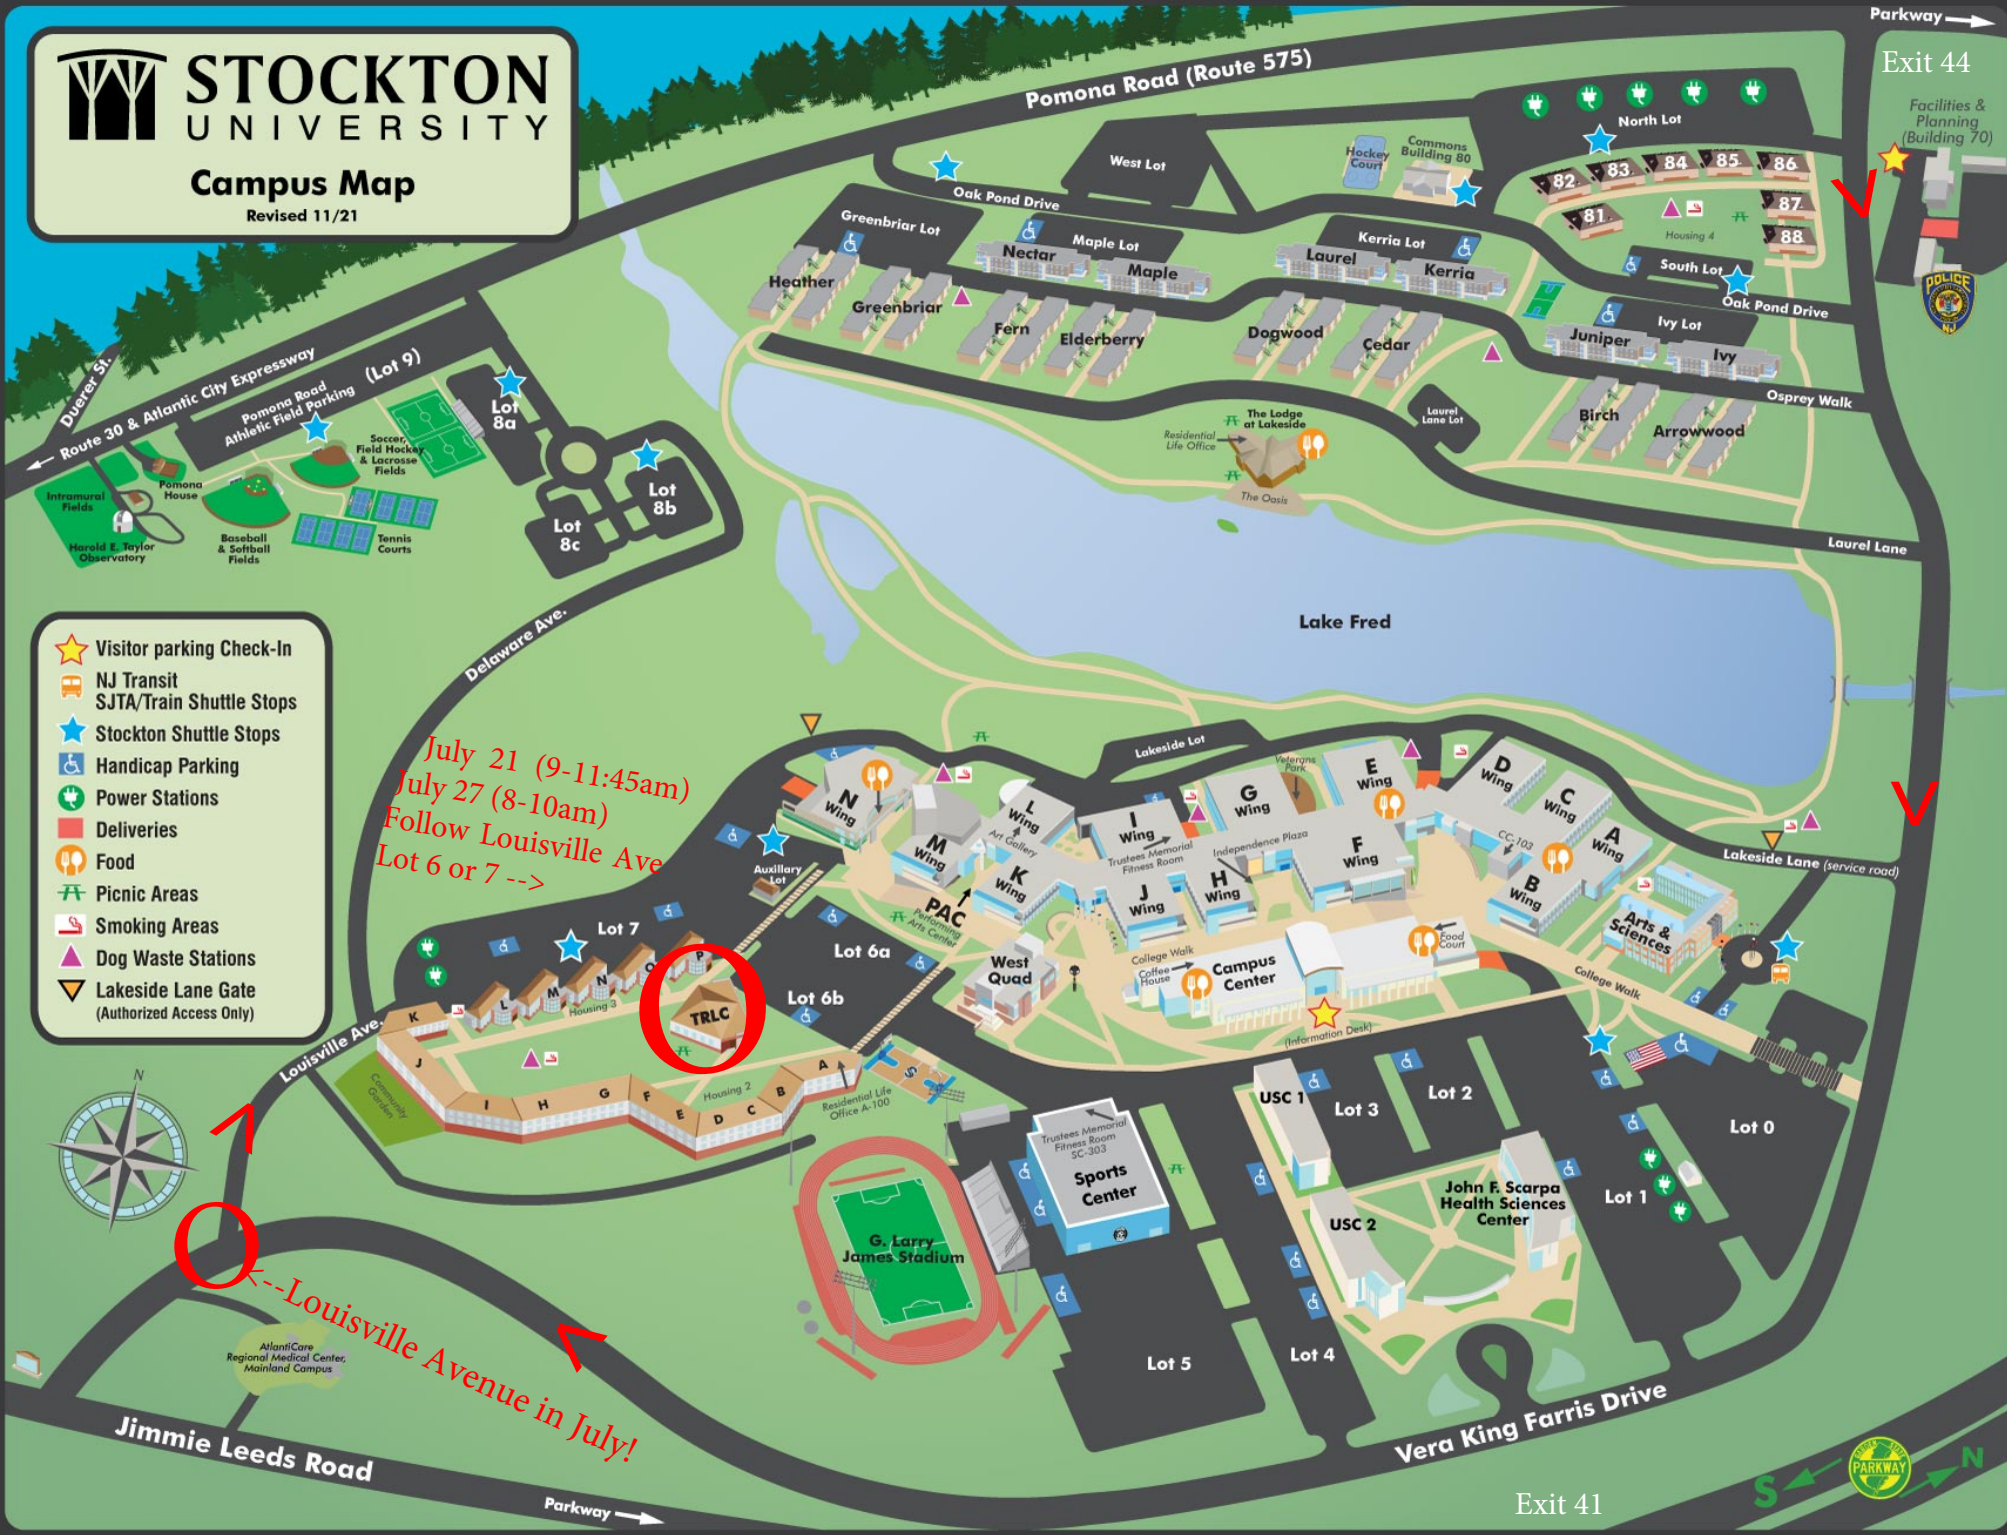

STOCKTON UNIVERSITY

Campus Map

Revised 11/21

- Visitor parking Check-In
- NJ Transit SJTA/Train Shuttle Stops
- Stockton Shuttle Stops
- Handicap Parking
- Power Stations
- Deliveries
- Food
- Picnic Areas
- Smoking Areas
- Dog Waste Stations
- Lakeside Lane Gate (Authorized Access Only)

July 21 (9-11:45am)
 July 27 (8-10am)
 Follow Louisville Ave
 Lot 6 or 7 -->

---Louisville Avenue in July!
 AtlanticCare Regional Medical Center, Mainland Campus

Exit 41

Exit 44

Facilities & Planning (Building 70)