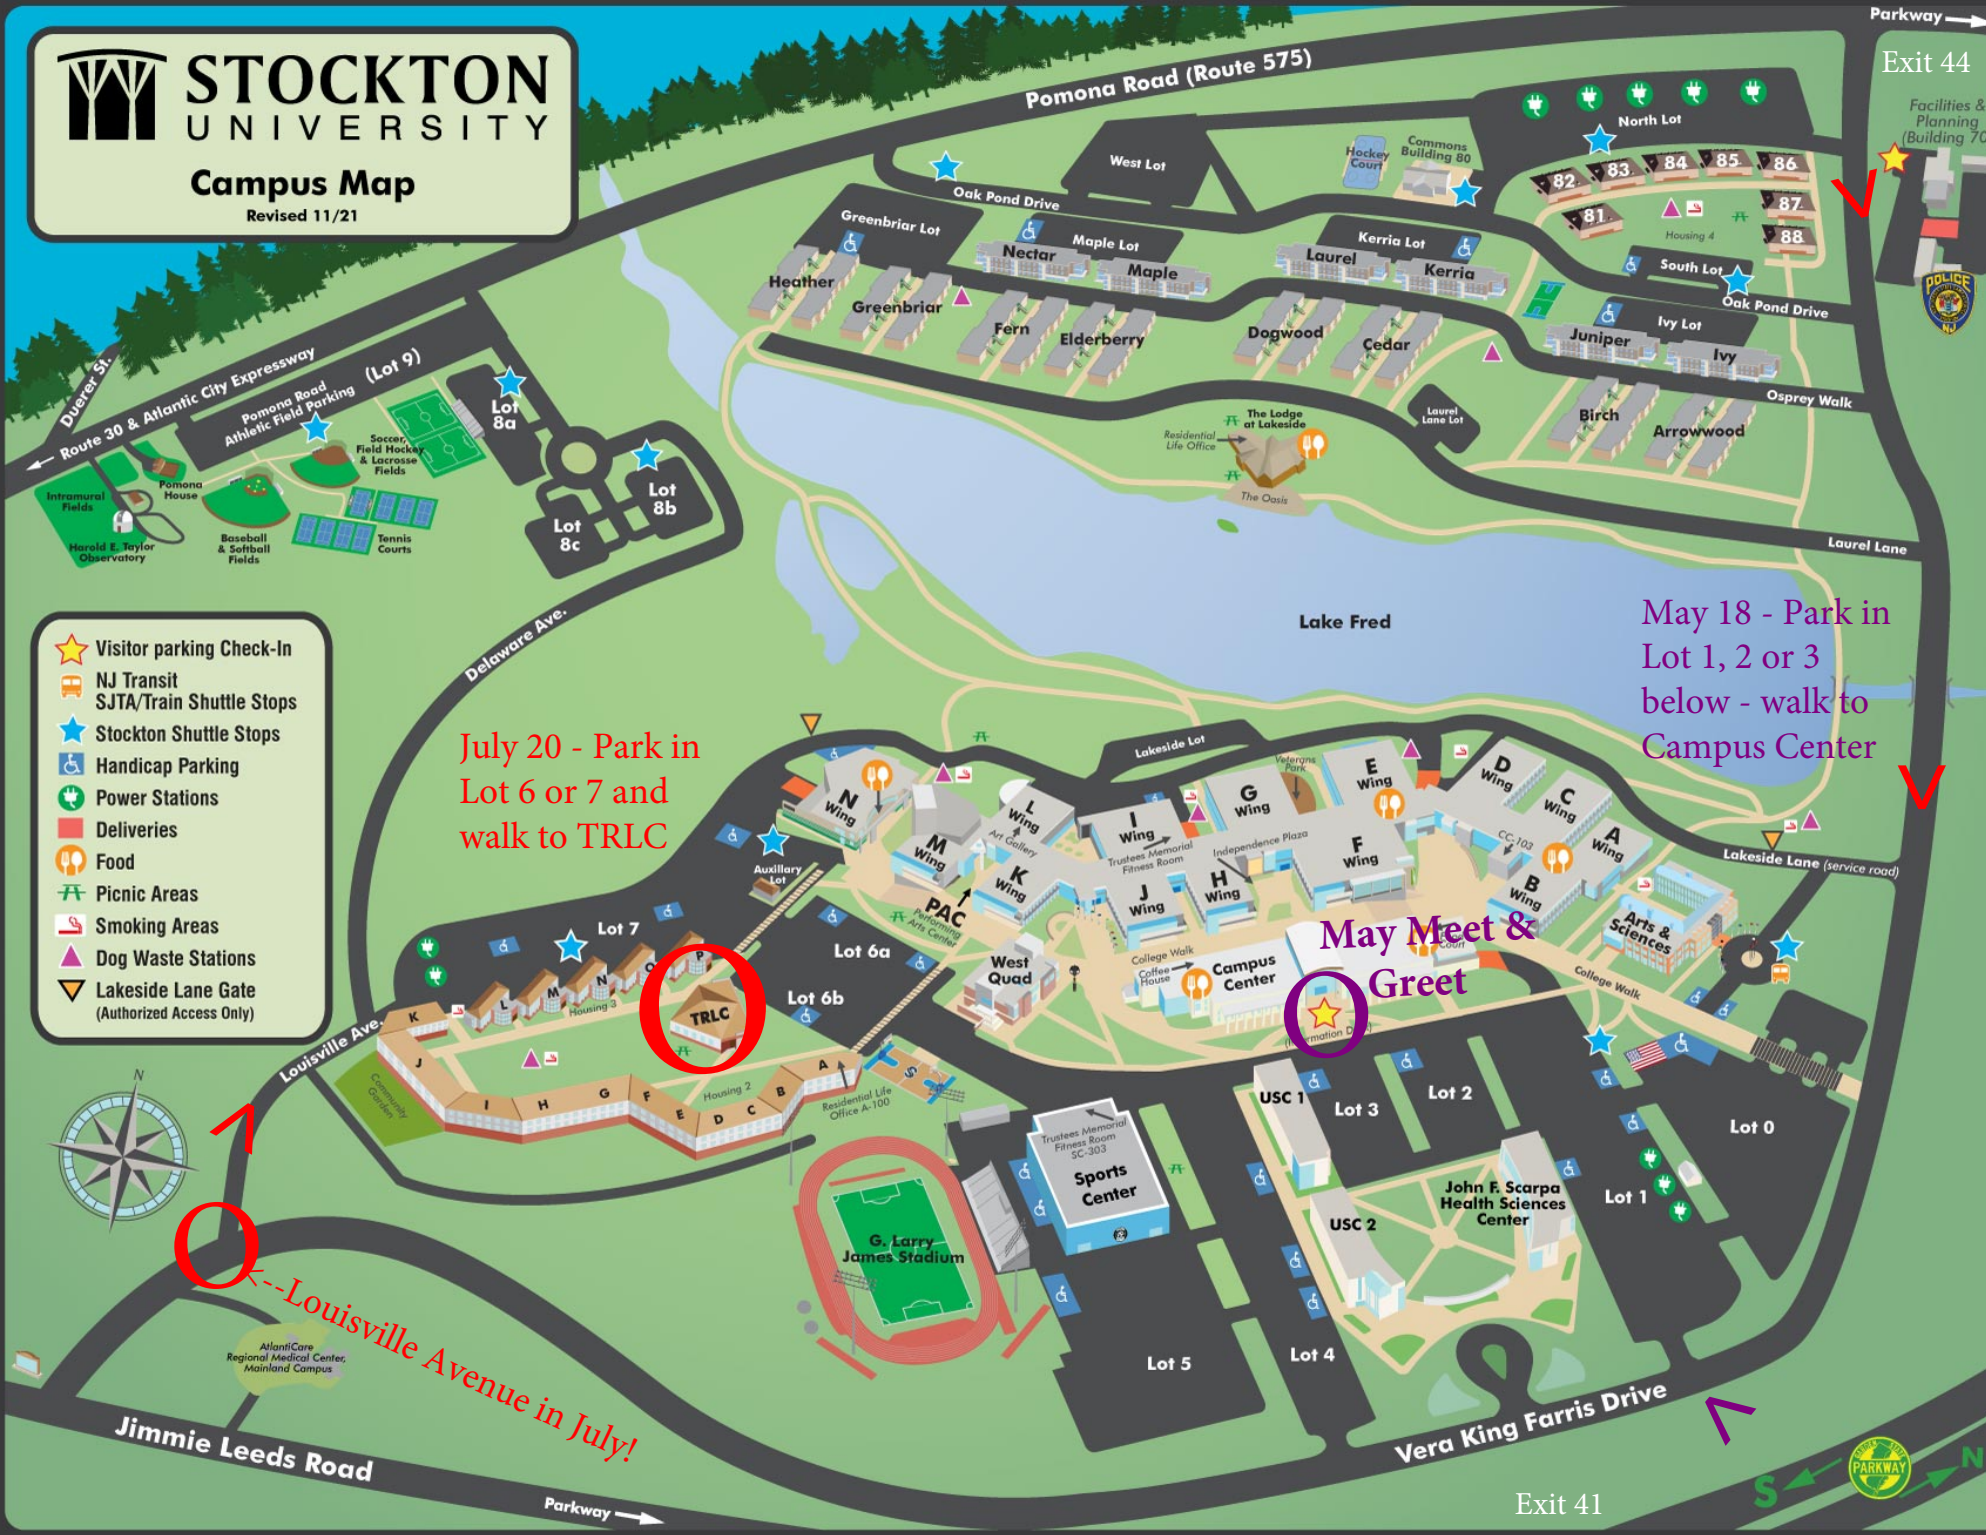

## Campus Map

Revised 11/21

- Visitor parking Check-In
- NJ Transit SJTA/Train Shuttle Stops
- Stockton Shuttle Stops
- Handicap Parking
- Power Stations
- Deliveries
- Food
- Picnic Areas
- Smoking Areas
- Dog Waste Stations
- Lakeside Lane Gate (Authorized Access Only)

July 20 - Park in Lot 6 or 7 and walk to TRLC

May Meet & Greet

May 18 - Park in Lot 1, 2 or 3 below - walk to Campus Center

Louisville Avenue in July!

Exit 41